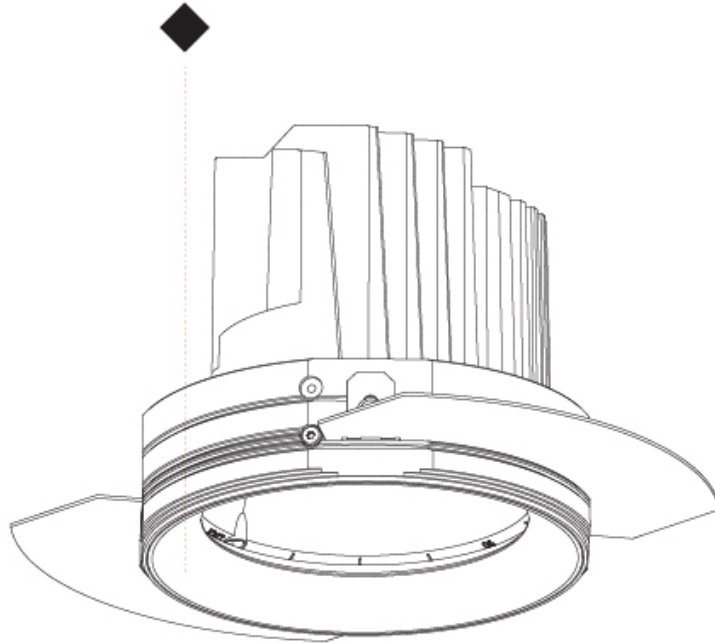

140mm 5 1/2" | 150mm 5 3/8" | 10 | 12 1/2 | 15 | 25mm ± 30° | 355° | ↑

BIONIQ ROUND ADJUSTABLE TRIMLESS

A35188-

PROJECT

TYPE

SPECIFIER

QUANTITY

DATE